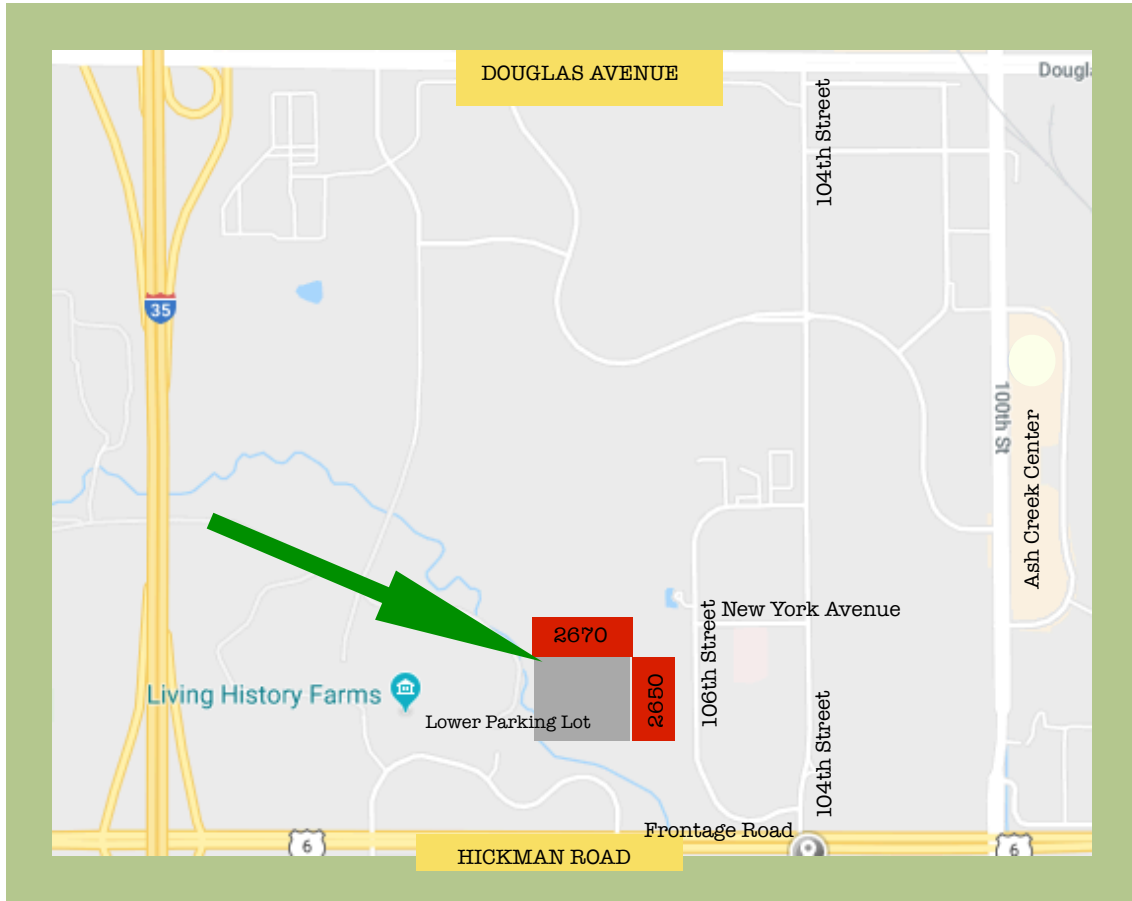

New Hope Counseling, Coaching &  
Consulting, P.C.  
2670 106th Street, Suite #180  
Urbandale, IA 50322

Beginning June 11, 2018, just one mile west of the old location, you can find us easily between Douglas & Hickman at:

**2670 106th Street, Suite #180**

**From Douglas:**

- \*Turn South onto 104th Street
- \*Turn West onto New York Avenue
- \*Turn South onto 106th Street

**From Hickman:**

- \*Turn North onto 104th Street
- \*Turn West onto Frontage Road
- \*Frontage Road becomes 106th Street

\***From 106th Street** turn into the drive next to building '2650' and drive down the south side of the building. New Hope is on the northwest corner of the lower parking lot. You will see the New Hope logo on Suite 180.